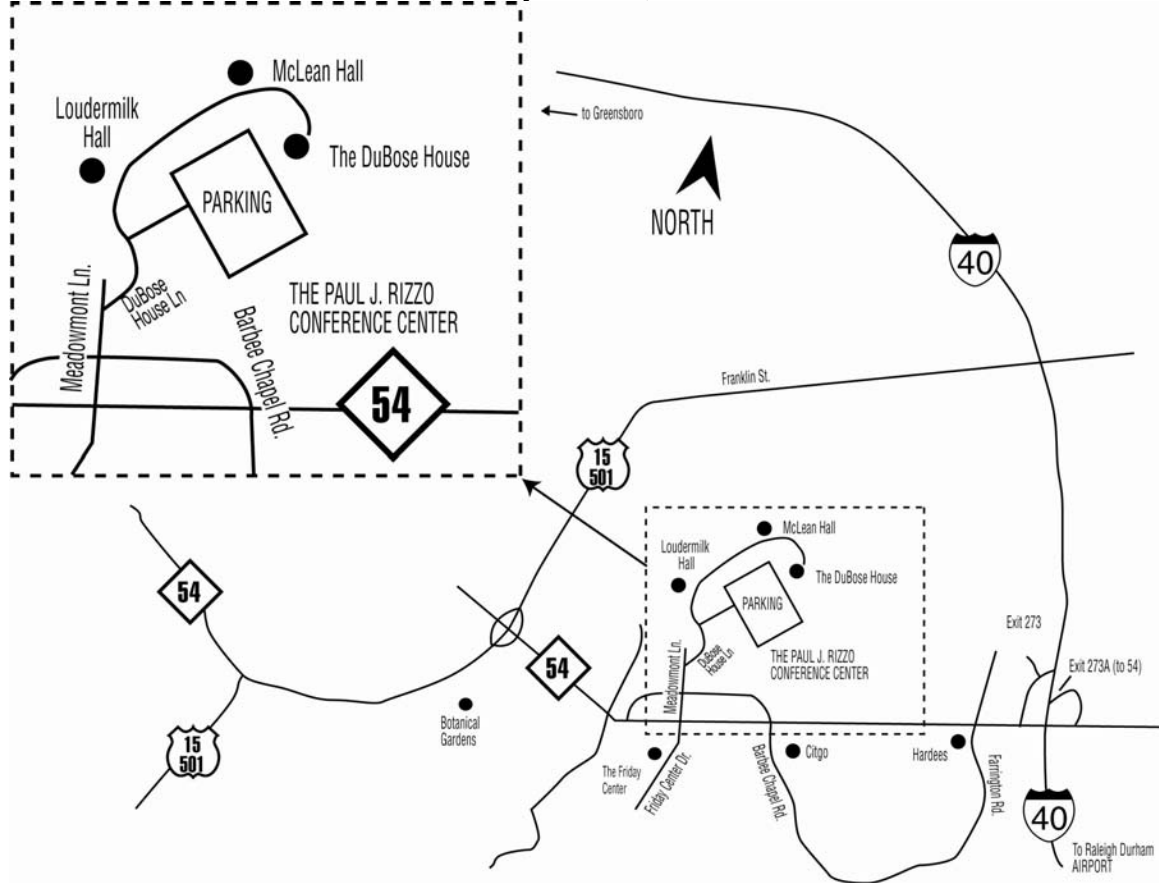

## Map and Directions to the Paul J. Rizzo Conference Center 150 DuBose Home Lane, Chapel Hill, NC 27517

### From the North/East (Raleigh, RTP)

- From Interstate 40 West, take exit 273A towards Chapel Hill
- Follow 54 West for approximately 2 miles
- Turn right onto Meadowmont Lane (across from The Friday Center)
- Continue down Meadowmont Lane to DuBose Home Lane and turn right at the Gate House into the Center
- Parking lot is located at the top of the hill, follow the signs
- After parking, signs indicate where the buildings are located
- Meadowmont Room is located in Loudermilk Hall
- Seminar Rooms 145 and 247 are located in McLean Hall

### From the South/West (Greensboro, Charlotte)

- From Interstate 40 East, take exit 273 towards Chapel Hill
- Follow 54 West for approximately 2 miles
- Turn right onto Meadowmont Lane (across from The Friday Center)
- Continue down Meadowmont Lane to DuBose Home Lane and turn right at the Gate House into the Center
- Parking lot is located at the top of the hill, follow the signs
- After parking, signs indicate where the buildings are located
- Meadowmont Room is located in Loudermilk Hall
- Seminar Rooms 145 and 247 are located in McLean Hall